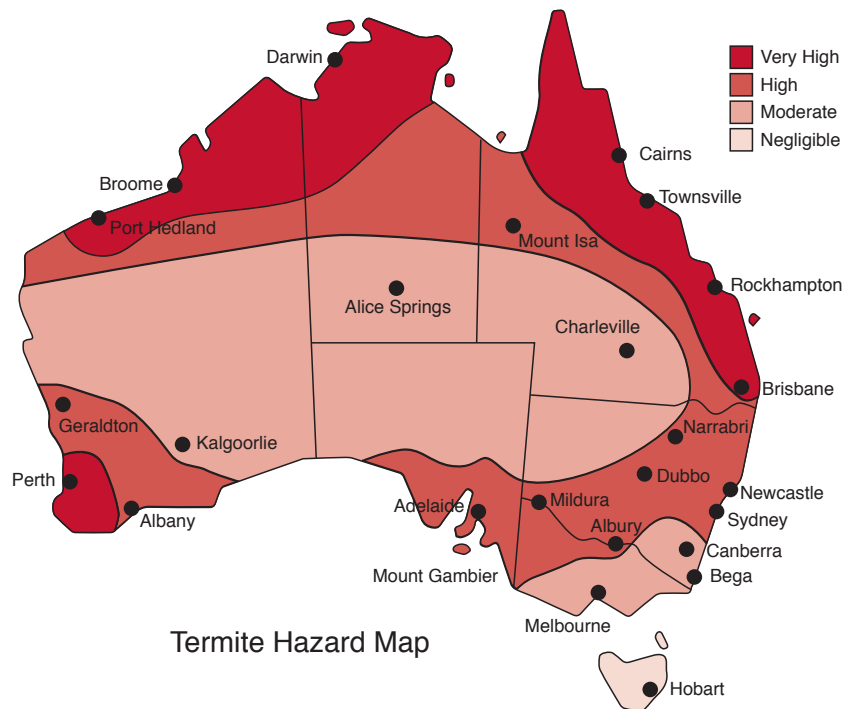

NEW

Trelona[®] ATBS

Advance Termite Bait System

BASF

We create chemistry

Homeowner Guide

Termite Issues in Australia

Termites are a highly destructive pest and a major cause of economic damage to homes around Australia. One in three homes in Australia has been affected by termite damage. There are hundreds of termite species around Australia, although only a small number of these species are responsible for structural damage to our homes.

Although the coastal belt and northern parts of Australia are generally regarded as the highest-risk areas for subterranean termite infestation, economically significant species, which damage timber, are found throughout mainland Australia. In reality, any structure containing wood is at risk of subterranean termite infestation whether in the city, suburbs or country, unless protective measures are taken.

Termite Hazard Map

Conducive conditions around your home

There are many conditions, which may be present around your home, that may be conducive to termite activity. Water and leaks associated with faulty plumbing, broken roof tiles, leaking shower recesses and air conditioning drainage can all contribute to a build-up of moisture in the surrounding soil, creating perfect conditions for termites. Trees, shrubs and gardens adjacent to your home can result in an excess in roots, moisture and other organic matter, allowing termites to establish and gain access undetected into the foundations, expansion joints or other concealed entry points. It is recommended that your home is inspected annually by a pest management professional. This not only identifies any termite activity in the structure, but will also ensure that any conducive conditions are identified so they can be rectified to reduce the risk to your home.